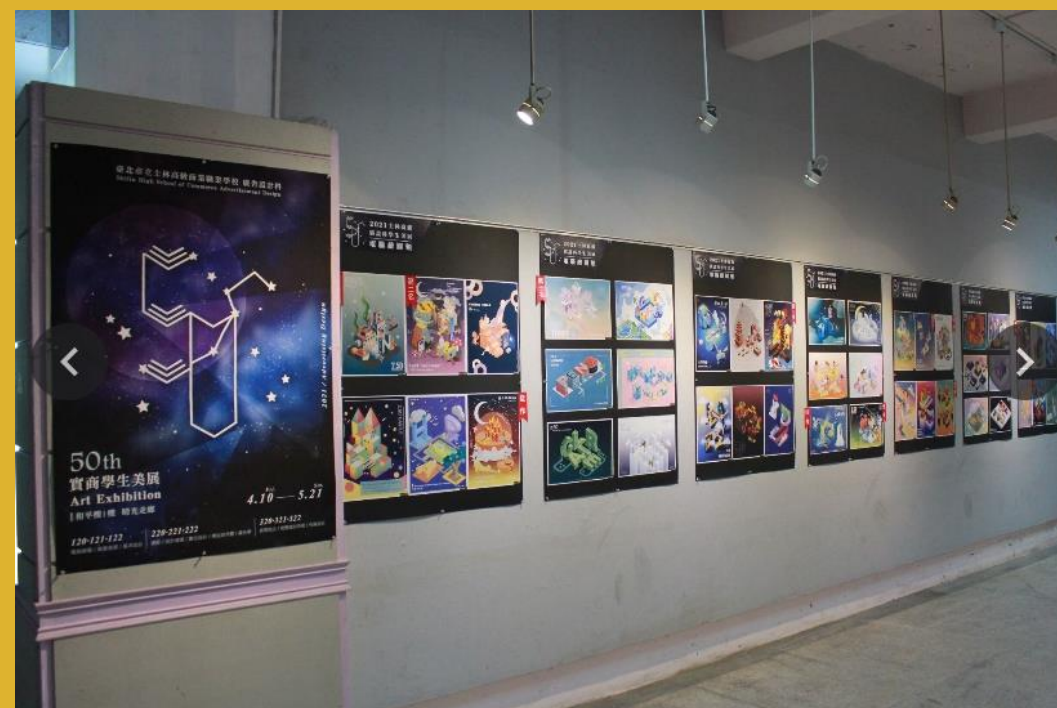

About Our School

Department

- Business Management
- Accounting
- International Trade
- Data Processing
- Applied English
- Advertisement Design